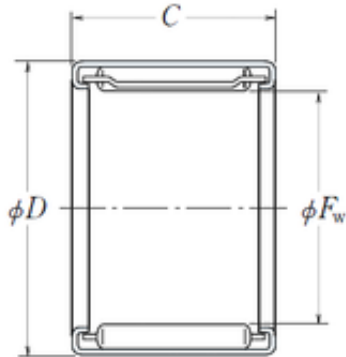

## NSK FJ-1516 needle roller bearings

Bearing No. FJ-1516

Size	15x21x16 mm
Bore Diameter	15 mm
Outer Diameter	21 mm
Width	16 mm
Fw	15 mm
D	21 mm
C	16 mm
Weight	0,013 Kg
Basic dynamic load rating (C)	11000 kN
(Grease) Lubrication Speed	14000 r/min
NB-DI	0
NA-DEX	19.509
hidYobi	FJ-1516
LangID	1
D_	21
NC-SLR	11.48
B_	16.5
n_yobi	FIR-121516
hidTable	ecat_NSDCNR
mass_k	13
d1	12
GRS rpm	14000
ra	0.3
NC-SLR1	0
C0	13.79
C1	16