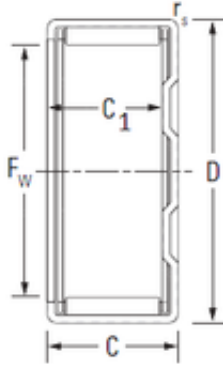

TRAY BEARING-MALAYSIA SDN.BHD.

KOYO BK1616 needle roller bearings

Bearing No. BK1616

Size	16x22x16 mm
Bore Diameter	16 mm
Outer Diameter	22 mm
Width	16 mm
Fw	16 mm
D	22 mm
C	16 mm
r5 min.	1 mm
C2	13.30 mm
Weight	0.02 Kg
Basic dynamic load rating (C)	11.1 kN
Basic static load rating (C0)	15.3 kN
(Grease) Lubrication Speed	14000 r/min
Bearing No.	BK1616
C3(min)	13.30
rs(min)	1
Cr	11.1
C0r	15.3
Cu	2.35
Grease lub.	14000
Oil lub.	21000
(Refer.) Mass(kg)	0.02
Mounting inner ring	JR12x16x16

BK1616 Bearing 2D drawings and 3D CAD models