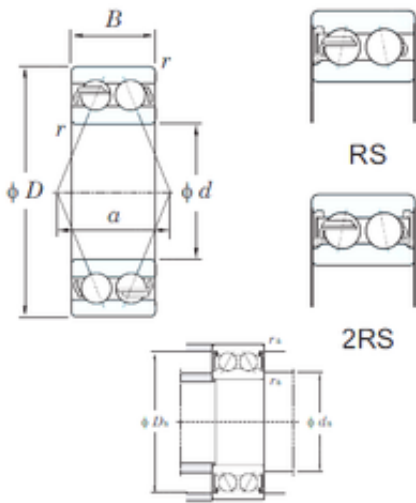

TRAY BEARING-MALAYSIA SDN.BHD.

20 mm x 47 mm x 20.6 mm KOYO 5204-2RS
angular contact ball bearings

Bearing No. 5204-2RS

Size	20x47x20.6 mm
Bore Diameter	20 mm
Outer Diameter	47 mm
Width	20.6 mm
d	20 mm
D	47 mm
B	20.6 mm
C	20.6 mm
a	23.5 mm
r min.	1 mm
da min.	25.5 mm
da max	26.6 mm
Da max.	41.5 mm
ra max.	1 mm
Weight	0.120 Kg
Basic dynamic load rating (C)	16.0 kN
Basic static load rating (C0)	10.8 kN

5204-2RS Bearing 2D drawings and 3D CAD models