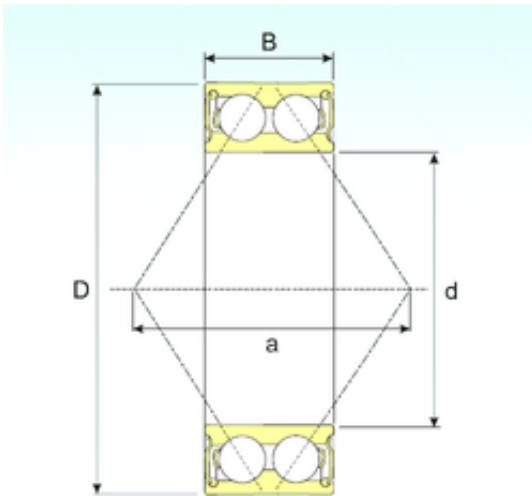

TRAY BEARING-MALAYSIA SDN.BHD.

5204 2RS Bearing 2D drawings and 3D CAD models

20 mm x 47 mm x 20,6 mm CYSD 5204 2RS
angular contact ball bearings

Bearing No. 5204 2RS

Size	20x47x20.6 mm
Bore Diameter	20 mm
Outer Diameter	47 mm
Width	20,6 mm
d	20 mm
D	47 mm
B	20,6 mm
C	20,6 mm
r min.	1 mm
Weight	0,12 Kg
Basic dynamic load rating (C)	16 kN
Basic static load rating (C0)	10,8 kN