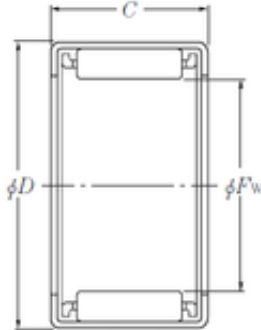

## NTN HK3520 needle roller bearings

Bearing No. HK3520

Size	35x42x20 mm
Bore Diameter	35 mm
Outer Diameter	42 mm
Width	20 mm
Fw	35 mm
D	42 mm
C	20 mm
Weight	0.046 Kg
Basic dynamic load rating (C)	24,8 kN
Basic static load rating (C0)	47,5 kN
(Grease) Lubrication Speed	4 700 r/min
Dw	2.5 mm
Lw	15.8 mm
Lubrication hole on outer ring	Non/No
Inner ring reference	No
Mass	0.05 kg
Cr	24.8 kN
C0r	47.5 kN
Nlim (grease)	4,700 rpm
Nlim (oil)	7,000 rpm
Min operating temperature, Tmin	-20 ° C
Max operating temperature, Tmax	120 ° C
Characteristic cage frequency, FTF	0.47 Hz

HK3520 Bearing 2D drawings and 3D CAD models